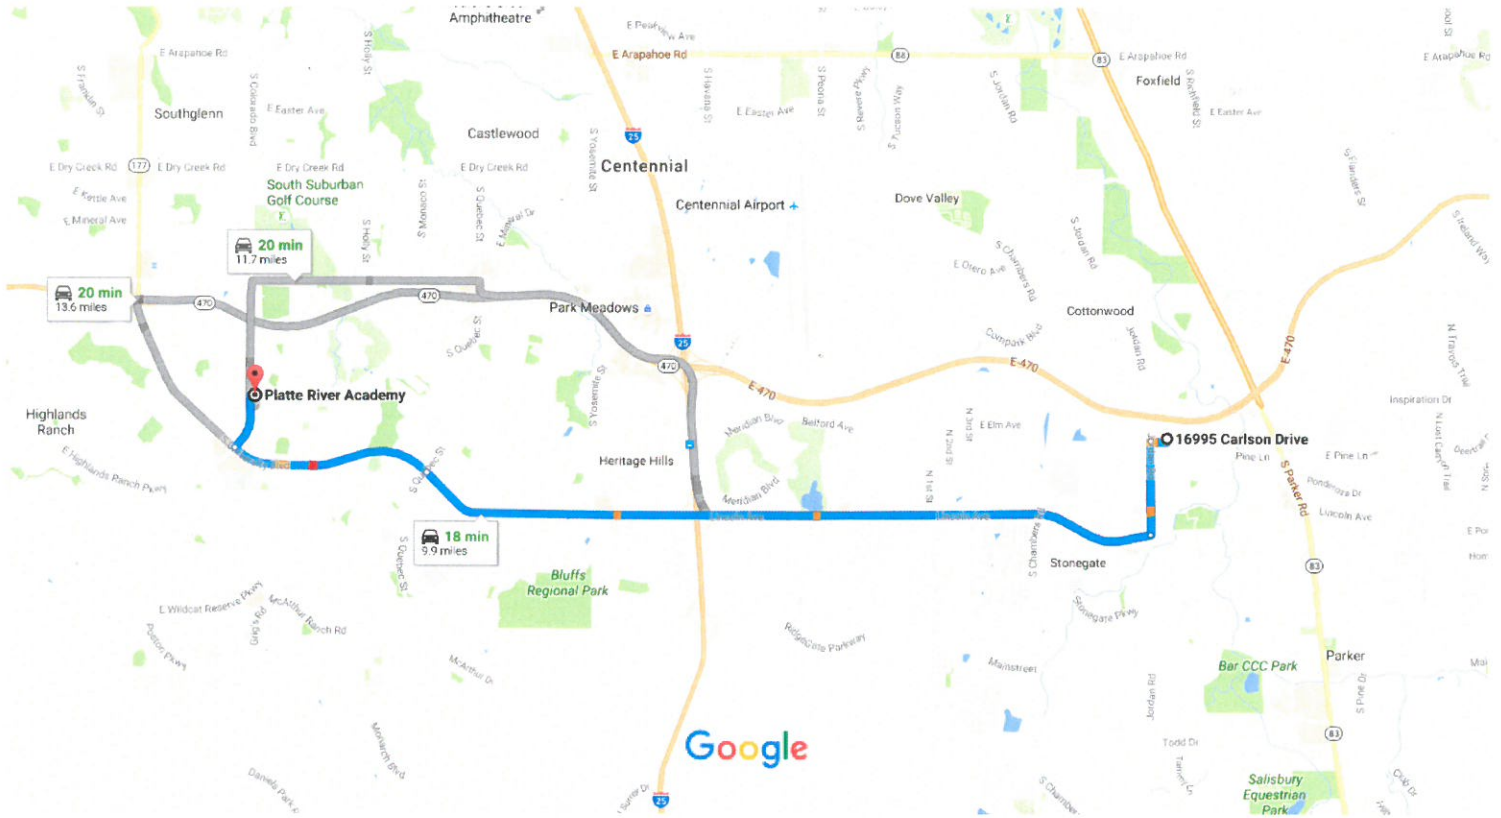

16995 Carlson Drive, Parker, CO 80134 to Platte River Academy Drive 9.9 miles, 18 min

16995 Carlson Drive

Parker, CO 80134

- ↑ 1. Head west on Carlson Dr toward Jordan Rd 0.1 mi
- ↶ 2. Turn left onto Jordan Rd 0.8 mi
- ↷ 3. Turn right onto Lincoln Ave 6.6 mi
- ↑ 4. Continue onto S University Blvd 1.8 mi
- ↷ 5. Turn right onto S Colorado Blvd 0.5 mi
- ↷ 6. Turn right onto Lark Sparrow St 203 ft
i Destination will be on the left

Platte River Academy

4085 Lark Sparrow Street, Littleton, CO 80126

These directions are for planning purposes only. You may find that construction projects, traffic, weather, or other events may cause conditions to differ from the map results, and you